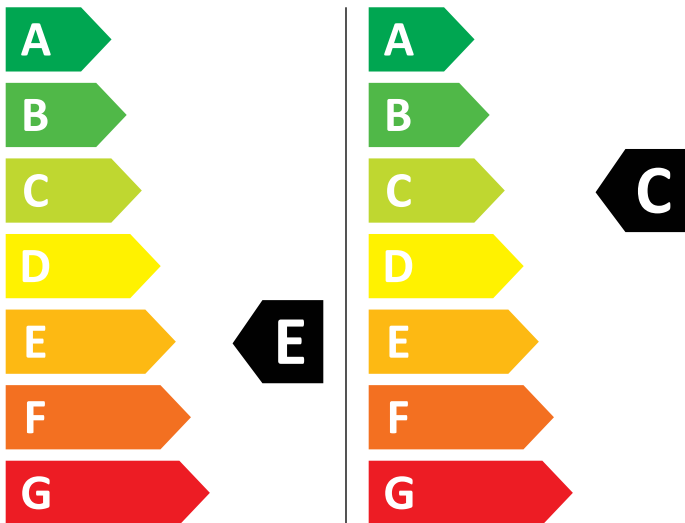

# ENERG

AEG

L7WBG049S 914610205

325 kWh/100

65 kWh/100

5,0 kg

9,0 kg

67 L