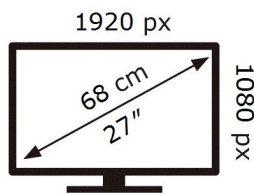

ENERG

SAMSUNG

S27BG400EU

21 kWh/1000h

ABCDEF **G**

45 kWh/1000h

2019/2013