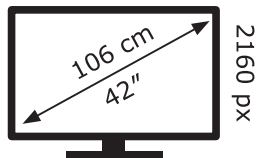

ENERG ⚡

LG Electronics

42LX1Q3LA

52 kWh/1000h

ABCDEF**G**

94 kWh/1000h

3840 px

2019/2013