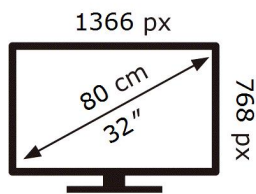

ENERG

SAMSUNG

UE32T4302AE

27 kWh/1000h

ABCDEF **G**

41 kWh/1000h

2019/2013