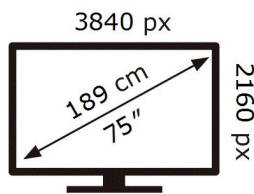

ENERGY

SAMSUNG

QE75QN85CAT

77 kWh/1000h

ABCDEF **G**

218 kWh/1000h

2019/2013