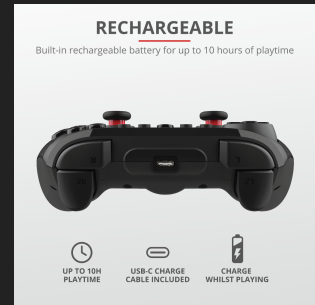

PRODUCT PICTORIAL 2