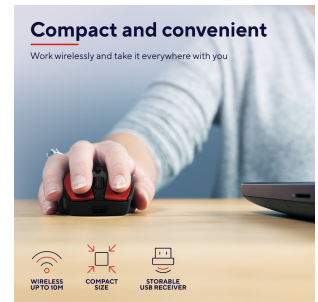

PRODUCT PICTORIAL 1