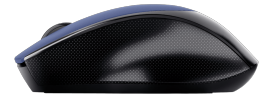

#24018

Wireless Rechargeable Mouse

Rechargeable wireless mouse with modern design and rubber finish

Key features

- Connect the mouse wirelessly to PC or laptop
- Environment-friendly, no need for batteries due to built-in rechargeable battery
- USB micro-receiver, storable inside the mouse
- Compact size suitable for left and right-handed use
- Rubber finish for a modern look and comfortable feel
- 4 Buttons including a DPI speed button to change cursor speed (800-1200-1600 dpi)

COLOUR VERSIONS

Zaya Rechargeable Wireless Mouse - blue
24018

Zaya Rechargeable Wireless Mouse - black
23809

Zaya Rechargeable Wireless Mouse - red
24019

PRODUCT VISUAL 1

PRODUCT TOP 1

PRODUCT SIDE 1

PRODUCT BOTTOM 1