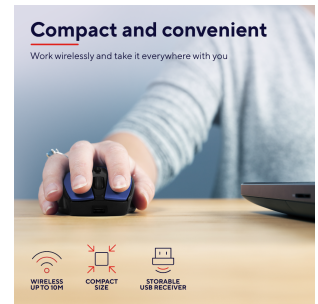

PRODUCT PICTORIAL 1