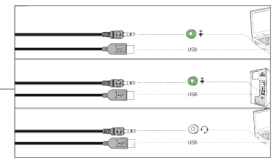

Versatile sounds

With a peak power of 12W, you can comfortably listen to your favourite music and the sounds of the latest games and movies coming from your PC or laptop.