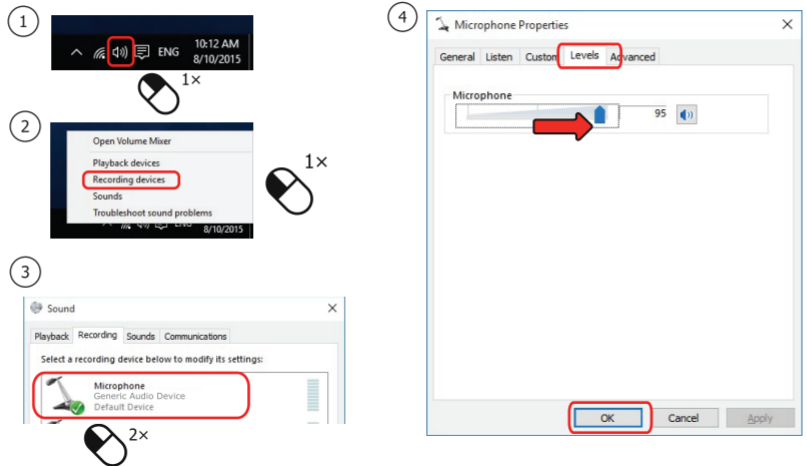

6. Installation - Windows 10/8/7