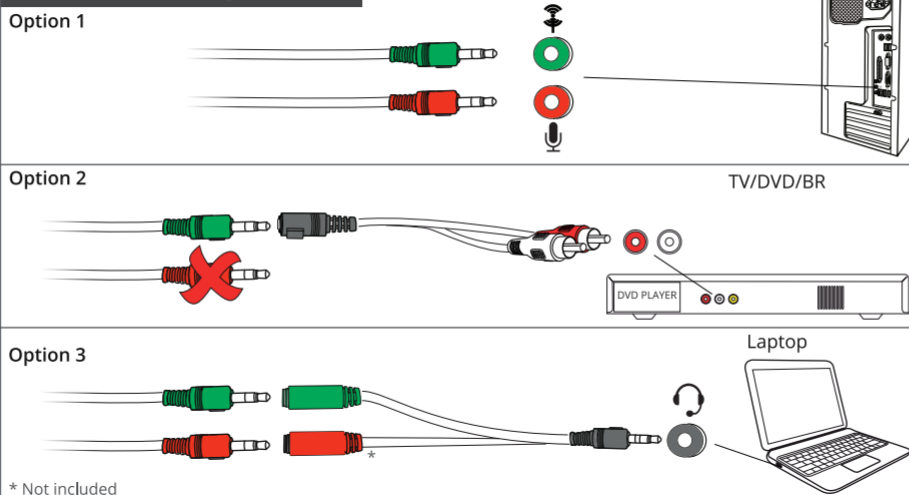

Trust
SOUND
BAR

Quick Installation Guide

1. Connecting USB power

2. Connecting audio

3. Volume control

4. Other connections