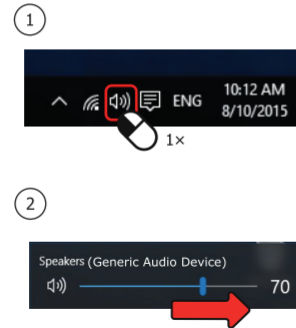

Windows 10/7