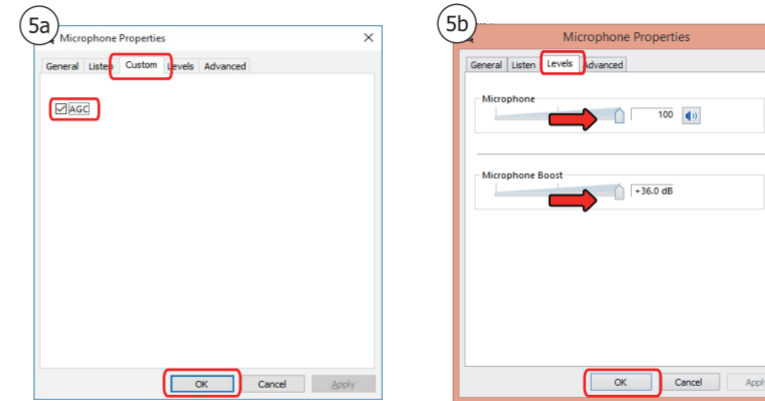

7. Installation - Windows 10/8/7

Frequently asked questions www.trust.com/21046/faq

Trust International BV, Laan van Barcelona 600, 3317DD, Dordrecht, NL © 15-01-2017 Trust International B.V. All rights reserved.

Trust
SOUND
BAR