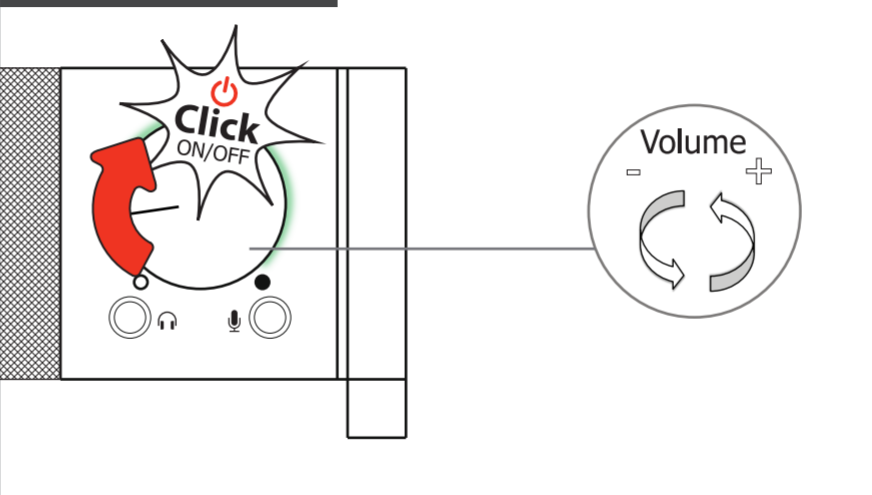

Trust
SOUND
BAR

Quick Installation Guide

1. Connecting USB power

2. Connecting audio

3. Volume control

4. Other connections