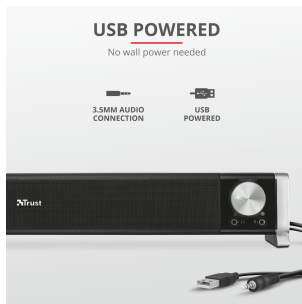

PRODUCT PICTORIAL 3