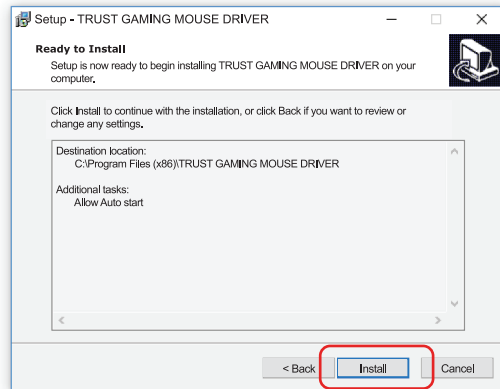

2

3

4

www.trust.com/20324/driver

Download User Manual

Trust

www.trust.com/20324/faq

ORNA | GAMING MOUSE
LASER