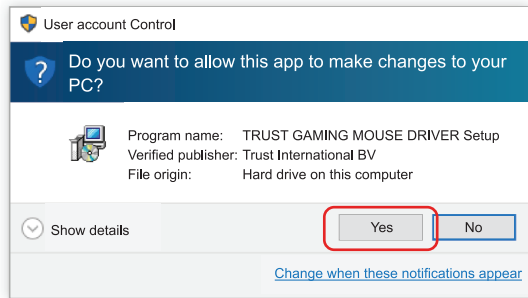

2

3

4

www.trust.com/20324/driver

Download User Manual