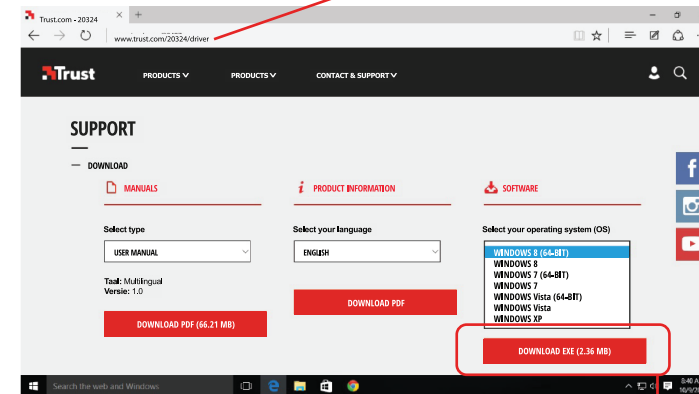

1

Go to: www.trust.com/20324/driver

Download Software

3:05 PM
10/9/2015