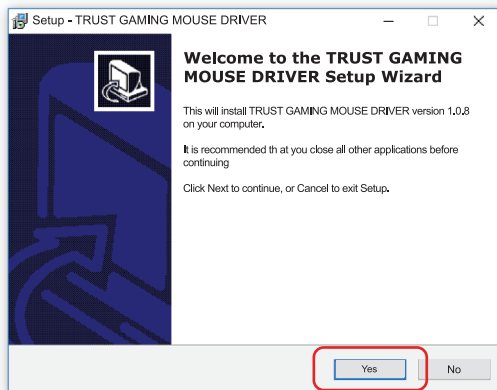

2

3

4

www.trust.com/20324/driver

Download User Manual

Trust

www.trust.com/20324/faq

ORNA | GAMING MOUSE
LASER