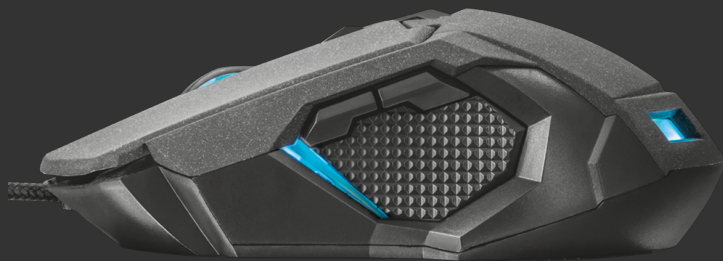

#20324

Lézeres játékos egér

Lézeres játékos egér szimmetrikus kialakítással és 8 programozható gombbal

Key features

- Nagy pontosságú, 5000 dpi felbontású lézeres érzékelő
- 8 programozható gomb
- Fejlett szoftver a gombok és makrók programozására
- Memória 5 játékosprofil tárolásához
- Beállítható LED megvilágítás
- 1,7 m-es fonott kábel

When every second counts in your game, it is necessary to have a gaming mouse which is extremely fast, accurate, comfortable and easy to adjust to your own desires. Keep ahead of the competition in your game with the GXT 158 Laser Gaming Mouse!

Symmetrical design

Specifically designed for ultimate comfort during your game, the GXT 158 fits perfectly under the palm of your hand. It is not only very comfortable, but with the 1.7m braided cable and the LED illumination it is designed attractive as well. The GXT 158 is just what you need during extended gaming sessions. This well-designed gaming mouse is an ideal addition for PC gaming with the extremely precise laser sensor of 5000 DPI, which lets you work on virtually any surface.

8 Programmable Buttons

Thanks to 8 programmable buttons you are totally prepared for every move. The buttons give you access to different game functions in one click. This results in an enormous advantage over gamers who are only using a keyboard for complex commands. Instead of looking for the right key combination on your keyboard you can easily perform any command with the mouse without even looking at it. The buttons at thumb panel on the side of the mouse are placed in slightly different angles, making sure you can find the right buttons intuitively.