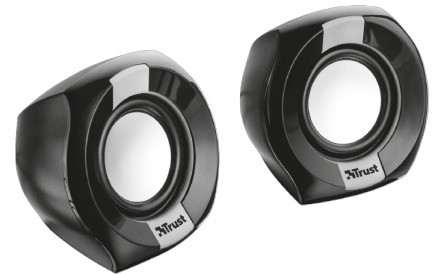

**#20943**

2.0 Speaker Set

Compact speaker set with 8 Watt (4W RMS) output power

Key features

- 8W peak power (4 Watt RMS)
- Compact size, big sound
- USB powered: no wall power needed
- In-line volume control

What's in the box

- 2x speakers with cable (1.3m) attached

System requirements

- 3.5 mm audio connection
- USB port (for power)

Small Solutions

Upgrade the sound quality of your laptop with the Trust Polo. These stereo speakers are easy to use and provide a clever solution in a small form factor. Easy to take with you, easy to plug in and enjoy, and thanks to the inline control it's just as easy to adjust the volume.

Plug and Play

The Polo uses a standard AUX cable that plugs directly in most laptops. Plug in the accompanied USB cable to power the speakers and you're good to go. Just select your favourite playlist and you'll enjoy the 8W (4W RMS) of power, making your workday a lot more enjoyable.

GENERAL

Type of speaker	2.0	Height of main product (in mm)	75 mm
Width of main product (in mm)	75 mm	Depth of main product (in mm)	75 mm
Total weight	320 g		

CONNECTIVITY

Connection type	Wired	Bluetooth	False
Cable length audio cable	130 cm	Cable length satellite cable	130 cm