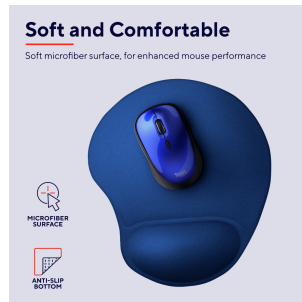

#20426

Mouse Pad

Ergonomic mouse pad with gel filled wrist rest

Key features

- Ergonomic design
- Anti-skid bottom for extra stability and smooth mouse control
- Microfiber surface that improves the performance of your mouse

COMPATIBILITY

Supported sensor type	Laser, optical
------------------------------	----------------

FEATURES

Anti-skid	True	Two-sided	False
Roll-up	False	Wrist support	True

COLOUR VERSIONS

BigFoot Mouse Pad - blue
20426

BigFoot Mouse Pad - black
16977

BigFoot Mouse Pad - red
20429

BigFoot Mouse Pad - green
16979

PRODUCT VISUAL 1

PRODUCT TOP 1

PACKAGE FRONT 1

PRODUCT PICTORIAL 1

PRODUCT PICTORIAL 2

LIFESTYLE VISUAL 1

LIFESTYLE VISUAL 2

LIFESTYLE VISUAL 3

LIFESTYLE VISUAL 4