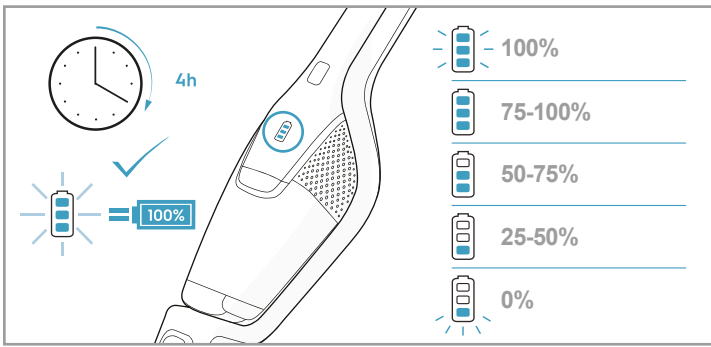

! Batteries must be fully discharged before disassembling.

A24601001